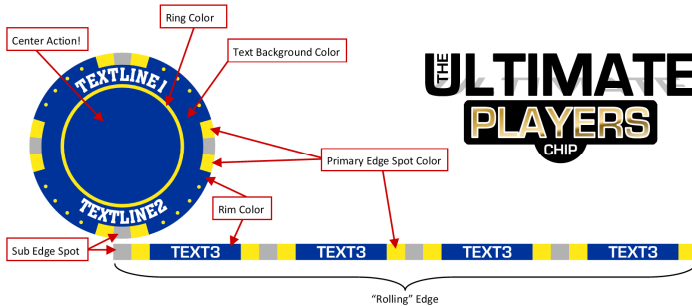

**ULTIMATE
CHIP MENU**

Some of the advantages of ceramic poker chips include edge-to-edge-to-rolling edge customization (not just the center), one unified chip body - not the two-piece construction (chip + inlay) of traditional chips, tamperproof and durable, and virtually impossible to counterfeit.

In addition, Custom Casino Chips offers its customers other advantages with our custom ceramic poker chips vs. our competitors, including:

- first and foremost, we have the **lowest prices** anywhere!
  - **68 ¢ per chip** for all quantities > 1000
  - **72 ¢ per chip** for all quantities < 1000 (min. 300)
- five fully customizable (not just name insertion) EXCLUSIVE to our company, created by our designer (below)
- no complex table of art fees (free customization to our templates)
- free customizable "rolling" edges too, with aligned edge spots

Our variation on one of the most popular and versatile chip designs in the market, the Players chip is sure to appeal to everyone at your game. Its clean, sharp lines perfectly balances class with extravagance. 10 grams of full-color, unified ceramic.