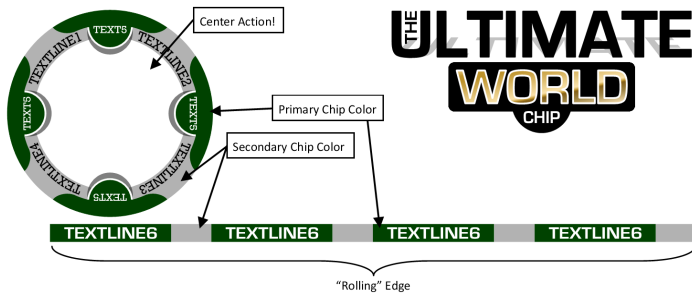

**ULTIMATE  
 CHIP MENU**

Some of the advantages of ceramic poker chips include edge-to-edge-to-rolling edge customization (not just the center), one unified chip body - not the two-piece construction (chip + inlay) of traditional chips, tamperproof and durable, and virtually impossible to counterfeit.

The unique and innovative World chip opens up a lot of options. The four clover-like leaves cast shadows to create an interesting 3D effect, all the while promising to bring you the greatest gift a gambler could ever want -- luck! 10 grams of full-color, unified ceramic.

The graphically bejeweled crown of the Dynasty chip is a salute to the age of kings, crosses, and conquest. The three edge spots represent the "royal family" of poker -- the King, Queen, and Jack. 10 grams of full-color, unified ceramic.

The Edge chip takes your image and lays it across the entire surface of the chip for maximum effect. Blast your players in the face with your visual shout-out and they'll be no mixed messages here! And the tri-colored rolling edge adds character. 10 grams of full-color, unified ceramic.