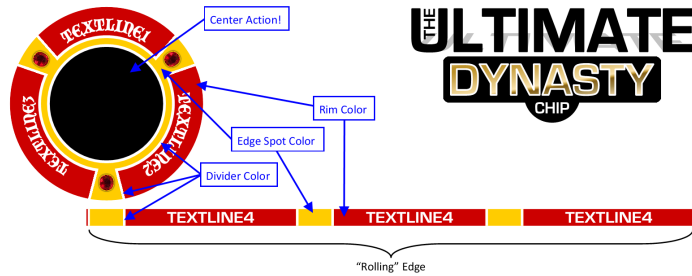

Our variation on one of the most popular and versatile chip designs in the market, the Players chip is sure to appeal to everyone at your game. Its clean, sharp lines perfectly balances class with extravagance. 10 grams of full-color, unified ceramic.

The unique and innovative World chip opens up a lot of options. The four clover-like leaves cast shadows to create an interesting 3D effect, all the while promising to bring you the greatest gift a gambler could ever want -- luck! 10 grams of full-color, unified ceramic.

The graphically bejeweled crown of the Dynasty chip is a salute to the age of kings, crosses, and conquest. The three edge spots represent the "royal family" of poker -- the King, Queen, and Jack. 10 grams of full-color, unified ceramic.

The Edge chip takes your image and lays it across the entire surface of the chip for maximum effect. Blast your players in the face with your visual shout-out and they'll be no mixed messages here! And the tri-colored rolling edge adds character. 10 grams of full-color, unified ceramic.