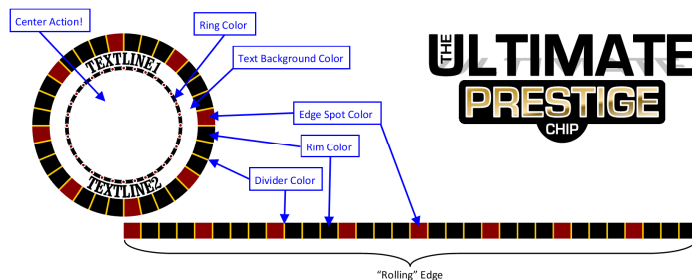

Our variation on one of the most popular and versatile chip designs in the market, the Players chip is sure to appeal to everyone at your game. Its clean, sharp lines perfectly balances class with extravagance. 10 grams of full-color, unified ceramic.

The unique and innovative World chip opens up a lot of options. The four clover-like leaves cast shadows to create an interesting 3D effect, all the while promising to bring you the greatest gift a gambler could ever want -- luck! 10 grams of full-color, unified ceramic.

The graphically bejeweled crown of the Dynasty chip is a salute to the age of kings, crosses, and conquest. The three edge spots represent the "royal family" of poker -- the King, Queen, and Jack. 10 grams of full-color, unified ceramic.

The Edge chip takes your image and lays it across the entire surface of the chip for maximum effect. Blast your players in the face with your visual shout-out and they'll be no mixed messages here! And the tri-colored rolling edge adds character. 10 grams of full-color, unified ceramic.