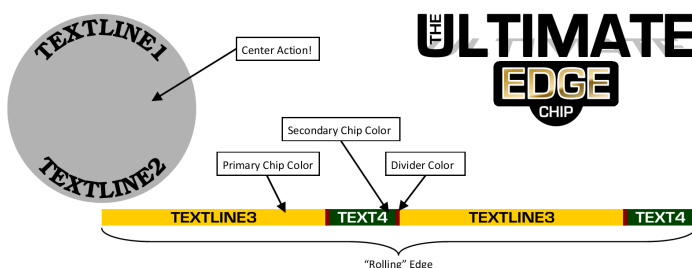

Our variation on one of the most popular and versatile chip designs in the market, the Players chip is sure to appeal to everyone at your game. Its clean, sharp lines perfectly balances class with extravagance. 10 grams of full-color, unified ceramic.

The unique and innovative World chip opens up a lot of options. The four clover-like leaves cast shadows to create an interesting 3D effect, all the while promising to bring you the greatest gift a gambler could ever want -- luck! 10 grams of full-color, unified ceramic.

The graphically bejeweled crown of the Dynasty chip is a salute to the age of kings, crosses, and conquest. The three edge spots represent the "royal family" of poker -- the King, Queen, and Jack. 10 grams of full-color, unified ceramic.

The Edge chip takes your image and lays it across the entire surface of the chip for maximum effect. Blast your players in the face with your visual shout-out and they'll be no mixed messages here! And the tri-colored rolling edge adds character. 10 grams of full-color, unified ceramic.